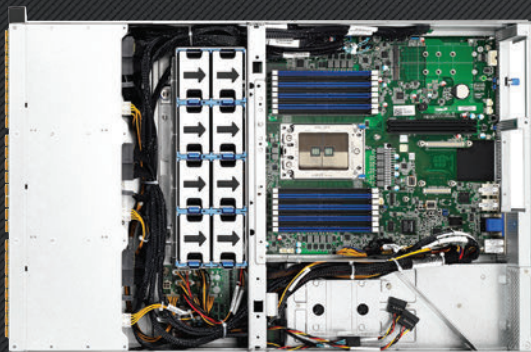

MAGMA FS2124A-G4

storage server

CIARA offers scalable, energy-efficient and cost-effective storage servers designed to meet your specific requirements. Whether it's for Big Data, hyperscale computing or enterprise data center and cloud storage, the MAGMA storage server product lineup can handle your data management workload and applications.

2U FF	1 SOCKET	1TB RAM
24+2 NVMe	1 PCIe	1 OCP

Form Factor	2U
Chipset	System on Chip
Processor	AMD EPYC™ 7000 series processor family Single processor TDP:180 W
Memory Capacity	RDIMM up to 512 GB (16 x DIMM) LRDIMM up to 1,024 GB (16 x DIMM)
Memory Type and Size	RDIMM DDR4 ECC 2666/ 2400/ 2133 MHz 8, 16 and 32 GB LRDIMM DDR4 ECC 2666/ 2400/ 2133 MHz 32 and 64 GB
Network Controller	BROADCOM BCM5720 (2) GbE ports + (1) dedicated Management port
Storage Controller	Onboard AMD EPYC™ 7000 (2) SATA (8) OcuLink (SFF8612) (4) OcuLink (SFF8612) <Riser> (2) M.2 (22110/2280/2260/2242)
Drive Bays	Front: (24) 2.5" Hot-swap HDD (24x NVMe/U.2) + Internal (2) 2.5" SATA
Max Storage	Up to 76 TB Flash (All NVMe)
Expansion Slots	(1) PCIe Gen3 x8 (Full Height/ Half Length) (1) OCP mezzanine (OCP 2.0) (@Gen 3 x16)
I/O Ports	(1) COM (RJ45 TYPE), (4) USB 3.0, (1) VGA, (1) MLAN (1) ID Button with LED
System Management	ASPEED AST2500
Power Supply	Redundant 770 W High Efficiency 80 PLUS® Platinum (Single Output)
Environment	Operating: 10°C to 35°C (50°F to 95°F) Operating Humidity: 8 to 80% (Non-Condensing) Non-operating: -40°C to 70°C (-40°F to -158°F) Non-operating humidity: 20% to 90% (non-condensing)
Dimensions (DxWxH)	27.56 in x 17.72 in x 3.43 in (700 mm x 450 mm x 87 mm)
Estimated Weight	42 lb / 19 kg
Warranty	CIARA's limited hardware warranty includes a one year, parts and labour with return to CIARA USA or Canada. Customers may purchase an extended warranty of up to 3 years on parts and labour with different support levels. Please contact CIARA at 1-877-242-7272 for complete warranty details including limitations and transferability.
OS Support	Microsoft® Windows® Server 2012 R2, Microsoft® Windows® Server 2016, RHEL 7.3 (x64), 6.9 (x64), SuSE® Linux® Enterprise Server 12.2 (x64), 11.4 (x64), Ubuntu 16.04.2 LTS (x64), VMware ESXI 6.5

1 (877) 242-7272 | sales@ciaratech.com | ciaratech.com

©2018 CIARA, a Hypertec brand. All rights reserved. *AMD, and the AMD Arrow logo, AMD EPYC, Ryzen, Threadripper and combinations thereof are trademarks of Advanced Micro Devices, Inc*. All other trademarks mentioned herein are the property of their respective owner. This document is only for informational purposes. Product specifications subject to change without notice.