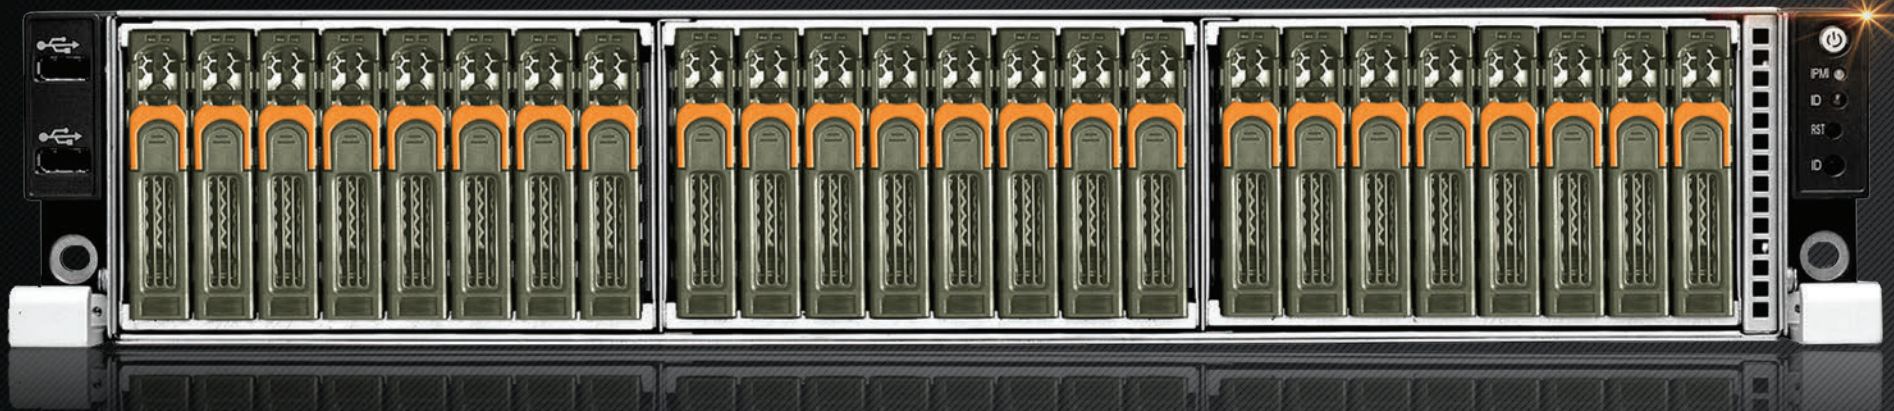

MAGMA FS2124A-G4

storage server

Scalable and **Dense** Storage.

MAGMA FS2124A-G4

storage server

CIARA offers scalable, energy-efficient and cost-effective storage servers designed to meet your specific requirements. Whether it's for Big Data, hyperscale computing or enterprise data center and cloud storage, the MAGMA storage server product lineup can handle your data management workload and applications.